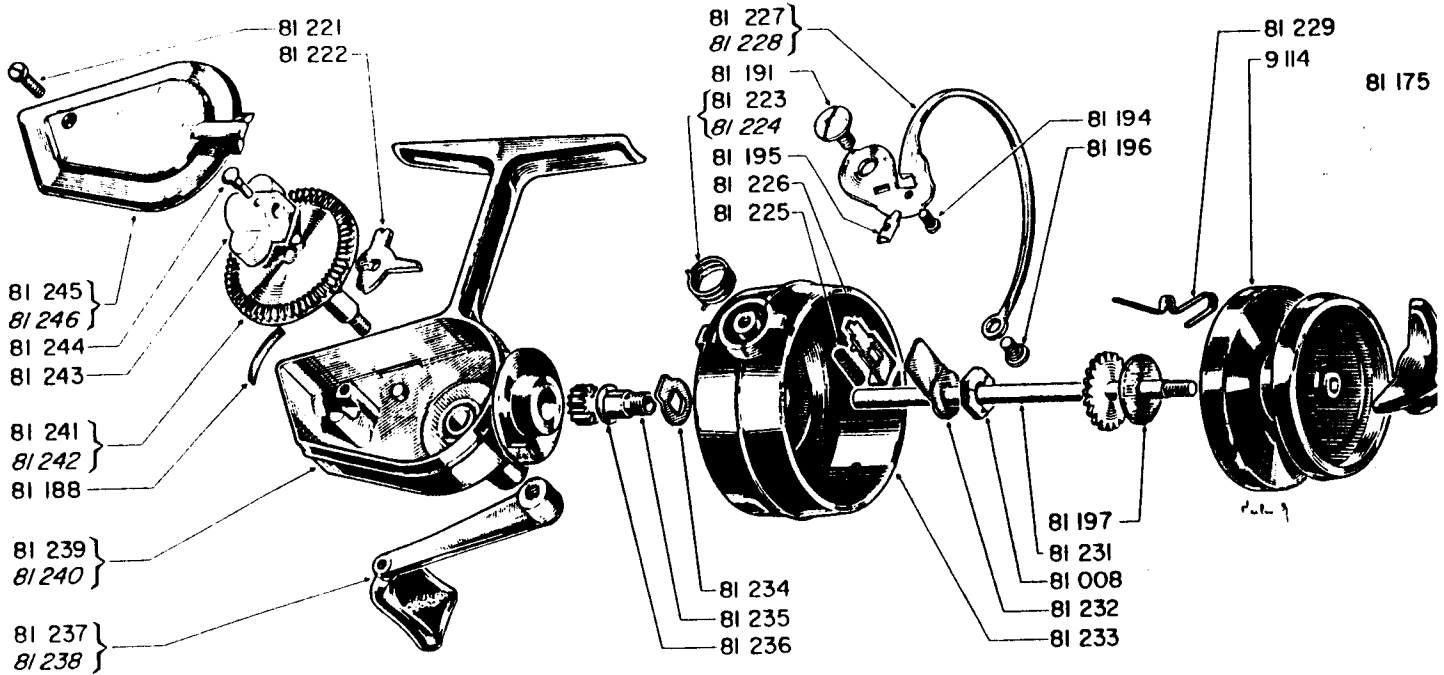

Garcia

MITCHELL 320-321

Items in red for left hand model (321)

Prices subject to change without notice

Please specify both the reel model and part numbers when ordering.

No.	Part Name	Price	No.	Part Name	Price	No.	Part Name	Price
9114 (36)	Spool Standard	1.25	81224 (23L)	Bail Spring (321)	.15	81237 (16)	Handle (320)	1.25
81008 (14)	Hex Nut	.10	81225 (24)	Bail Trip Spring	.10	81238 (16L)	Handle (321)	1.25
81175 (8)	Drag Adjusting Knob	.15	81226 (21)	Bail Trip	.20	81239 (4)	Housing (320)	2.75
81188 (22)	Anti Reverse Lever Spring	.10	81227 (20)	Bail (320)	1.75	81240 (4L)	Housing (321)	2.75
81191 (32)	Bail Screw No. 1	.15	81228 (20L)	Bail (321)	1.75	81241 (10)	Drive Gear (320)	1.00
81194 (31)	Line Guide Screw	.10	81230 (12)	Click Spring	.25	81242 (10L)	Drive Gear (321)	1.00
81195 (7)	Line Guide	.40	81231 (1)	Axle	.50	81243 (9)	Oscillation Slide	.10
81196 (33)	Bail Screw No. 2	.15	81232 (18)	Bail Trip Plate	.10	81244 (2)	Oscillation Slide Lock	.10
81197 (27)	Drag Washer	.10	81233 (29)	Rotating Head	1.30	81245 (11)	Side Plate (320)	.30
81221 (30)	Side Plate Screw	.10	81234 (3)	Keyed Washer	.10	81246 (11L)	Side Plate (321)	.30
81222 (15)	Anti Reverse Lever	.15	81235 (17)	Pinion Gear	.65			
81223 (23)	Bail Spring (320)	.15	81236 (26)	Thrust Washer	.10			

PARTS AND SERVICE AVAILABLE AT THE FOLLOWING REGIONAL FACTORY REPAIR DEPOTS:

**FACTORY SERVICE
RODS, REELS AND PARTS**

**THE GARCIA SERVICE DEPARTMENT
329 ALFRED AVENUE
TEANECK, NEW JERSEY 07666**

**THE CONOLON CORPORATION
1111 EAST McFADDEN STREET
SANTA ANA, CALIFORNIA 92705**